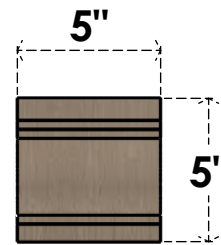

ITEM NUMBER: CORU05X10X05PECRCPR

5"W X 10"D X 5"H SERIES 3 WIDE PESCADERO ROUGH CEDAR TIMBERTHANE
FAUX WOOD CORBEL, PRIMED

SIDE PROFILE

FRONT PROFILE

ISOMETRIC

EKENA MILLWORK
2300 WEST MAIN ST.
CLARKSVILLE, TX 75426
TOLL FREE: 866-607-0453
WWW.EKENAMILLWORK.COM

NOTES

1. INSTALLATION TO BE COMPLETED IN ACCORDANCE WITH MANUFACTURER'S SPECIFICATIONS.
2. DRAWING MAY NOT BE TO SCALE
3. THIS DRAWING IS INTENDED FOR DESIGN AND PLANNING PURPOSES ONLY.
4. ALL INFORMATION CONTAINED HEREIN WAS CURRENT AT THE TIME OF DEVELOPMENT BUT MUST BE REVIEWED AND APPROVED BY THE PRODUCT MANUFACTURER TO BE CONSIDERED ACCURATE.
5. TIMBERTHANE ARCHITECTURAL PRODUCTS ARE MADE FROM HIGH DENSITY URETHANE AND COME FACTORY PRIMED