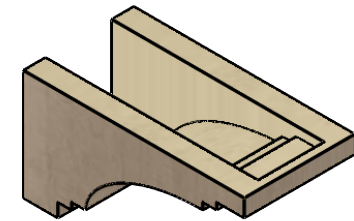

ITEM NUMBER: CORU05X10X05PECRCPR

5"W X 10"D X 5"H SERIES 3 WIDE PESCADERO ROUGH CEDAR TIMBERTHANE
FAUX WOOD CORBEL, PRIMED

SIDE PROFILE

FRONT PROFILE

ISOMETRIC

EKENA MILLWORK
2300 WEST MAIN ST.
CLARKSVILLE, TX 75426
TOLL FREE: 866-607-0453
WWW.EKENAMILLWORK.COM