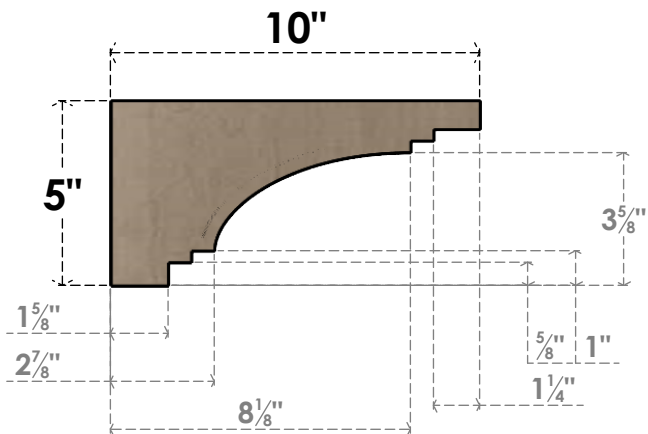

ITEM NUMBER: CORU05X10X05PECRCPR

5"W X 10"D X 5"H SERIES 3 WIDE PESCADERO ROUGH CEDAR TIMBERTHANE
FAUX WOOD CORBEL, PRIMED

SIDE PROFILE

FRONT PROFILE

ISOMETRIC

EKENA MILLWORK
2300 WEST MAIN ST.
CLARKSVILLE, TX 75426
TOLL FREE: 866-607-0453
WWW.EKENAMILLWORK.COM

NOTES

1. INSTALLATION TO BE COMPLETED IN ACCORDANCE WITH MANUFACTURER'S SPECIFICATIONS.
2. DRAWING MAY NOT BE TO SCALE
3. THIS DRAWING IS INTENDED FOR DESIGN AND PLANNING PURPOSES ONLY.
4. ALL INFORMATION CONTAINED HEREIN WAS CURRENT AT THE TIME OF DEVELOPMENT BUT MUST BE REVIEWED AND APPROVED BY THE PRODUCT MANUFACTURER TO BE CONSIDERED ACCURATE.
5. TIMBERTHANE ARCHITECTURAL PRODUCTS ARE MADE FROM HIGH DENSITY URETHANE AND COME FACTORY PRIMED